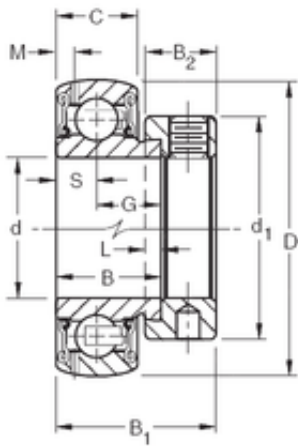

BEARING MANUFACTURING DE MEXICO, S.A.D...

52,3875 mm x 100 mm x 32,54 mm Timken
GRA201RRB deep groove ball bearings

Bearing No. GRA201RRB

Size	52.3875x100x32.54 mm
Bore Diameter	52,3875 mm
Outer Diameter	100 mm
Width	32,54 mm
d	52,3875 mm
D	100 mm
B	32,54 mm
C	24 mm
d1	76,2 mm
B1	48,4 mm
B2	20,6 mm
G	20,55 mm
L	4,8 mm
M	4,9 mm
S	11,99 mm
Weight	0,898 Kg
Basic dynamic load rating (C)	48 kN

GRA201RRB Bearing 2D drawings and 3D CAD models