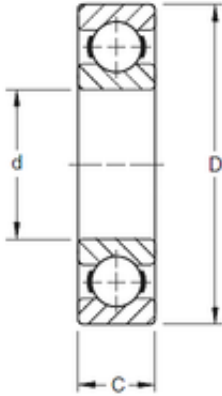

BEARING MANUFACTURING DE MEXICO, S.A.D...

30 mm x 55 mm x 13 mm Timken 9106K deep groove ball bearings

Bearing No. 9106K

Size	30x55x13 mm
Bore Diameter	30 mm
Outer Diameter	55 mm
Width	13 mm
d	30 mm
D	55 mm
B	13 mm
C	13 mm
Weight	0,118 Kg
Basic dynamic load rating (C)	14600 kN

9106K Bearing 2D drawings and 3D CAD models