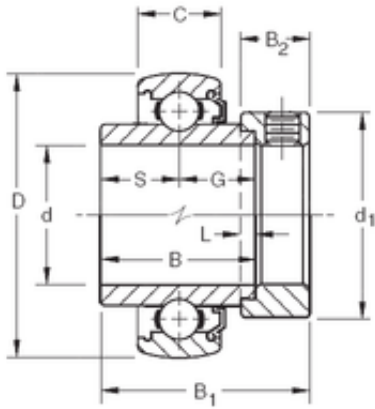

BEARING MANUFACTURING DE MEXICO, S.A.D...

36,5125 mm x 72 mm x 37,7 mm Timken
1107KLB deep groove ball bearings

Bearing No. 1107KLB

Size	36.5125x72x37.7 mm
Bore Diameter	36,5125 mm
Outer Diameter	72 mm
Width	37,7 mm
d	36,5125 mm
D	72 mm
B	37,7 mm
C	17 mm
d1	54 mm
B1	51,2 mm
B2	17,46 mm
G	18,85 mm
L	3,97 mm
S	18,85 mm
Weight	0,544 Kg
Basic dynamic load rating (C)	28,5 kN

1107KLB Bearing 2D drawings and 3D CAD models