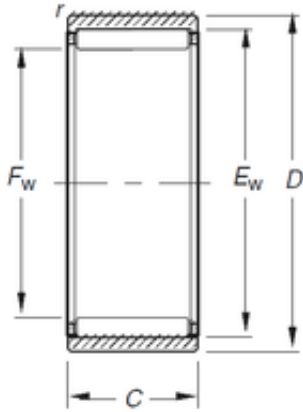

Timken RNAO30X40X26 needle roller bearings

Bearing No. RNAO30X40X26

Size	30x35x26 mm
Bore Diameter	30 mm
Outer Diameter	35 mm
Width	26 mm
Fw	30 mm
D	40 mm
Ew	35 mm
C	26 mm
r	0,3 mm
Weight	0,088 Kg
Basic dynamic load rating (C)	26,8 kN
Basic static load rating (C0)	49,7 kN
(Grease) Lubrication Speed	9300 r/min

RNAO30X40X26 Bearing 2D drawings and 3D CAD models