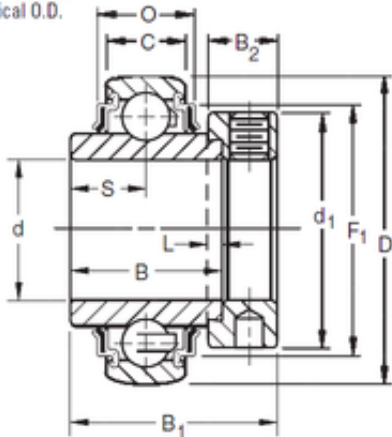

KRRB Two Seals
Spherical O.D.

61,9125 mm x 110 mm x 61,91 mm Timken
1207KRRB deep groove ball bearings

Bearing No. 1207KRRB

Size	61.9125x110x61.91 mm
Bore Diameter	61,9125 mm
Outer Diameter	110 mm
Width	61,91 mm
d	61,9125 mm
D	110 mm
B	61,91 mm
C	22 mm
P	26,01 mm
O	30,02 mm
d1	84,1 mm
B1	77,8 mm
B2	22,2 mm
L	6,4 mm
S	31 mm
F1	94,89 mm
Weight	1,565 Kg
Basic dynamic load rating (C)	58,5 kN

1207KRRB Bearing 2D drawings and 3D CAD models