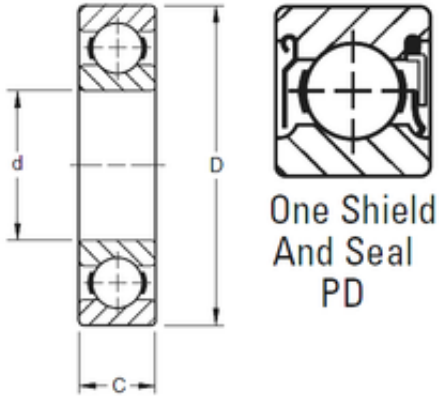

25 mm x 52 mm x 15 mm Timken 205PD deep groove ball bearings

Bearing No. 205PD

Size	25x52x15 mm
Bore Diameter	25 mm
Outer Diameter	52 mm
Width	15 mm
d	25 mm
D	52 mm
B	15 mm
C	15 mm
Weight	0,127 Kg
Basic dynamic load rating (C)	16 kN

205PD Bearing 2D drawings and 3D CAD models