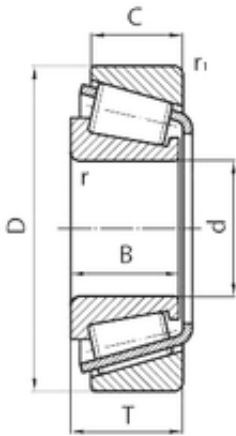

BEARING MANUFACTURING DE MEXICO, S.A.D...

89,975 mm x 146,975 mm x 40 mm SKF
BT1-0534B tapered roller bearings

Bearing No. BT1-0534B

Size	89.975x146.975x40 mm
Bore Diameter	89,975 mm
Outer Diameter	146,975 mm
Width	40 mm
d	89,975 mm
D	146,975 mm
T	40 mm
B	40 mm

BT1-0534B Bearing 2D drawings and 3D CAD models