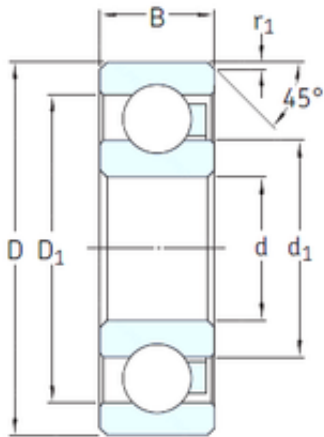

# BEARING MANUFACTURING DE MEXICO, S.A.D...

9 mm x 26 mm x 8 mm SKF 629/HR22Q2 deep groove ball bearings

Bearing No. 629/HR22Q2

|                               |           |
|-------------------------------|-----------|
| Size                          | 9x26x8 mm |
| Bore Diameter                 | 9 mm      |
| Outer Diameter                | 26 mm     |
| Width                         | 8 mm      |
| d                             | 9 mm      |
| D                             | 26 mm     |
| B                             | 8 mm      |
| C                             | 8 mm      |
| d1                            | 13,7 mm   |
| r1 min.                       | 0,4 mm    |
| D1                            | 21,3 mm   |
| Weight                        | 0,0052 Kg |
| Basic dynamic load rating (C) | 0,07 kN   |
| Basic static load rating (C0) | 0,055 kN  |

629/HR22Q2 Bearing 2D drawings and 3D CAD models