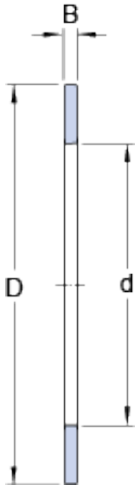

BEARING MANUFACTURING DE MEXICO, S.A.D...

100 mm x 135 mm x 1 mm SKF AS 100135
thrust roller bearings

Bearing No. AS 100135

AS 100135 Bearing 2D drawings and 3D CAD models

Size	135x100x1 mm
Bore Diameter	135 mm
Outer Diameter	100 mm
Width	1 mm
d	100 mm
D	135 mm
Size	135x100x1 mm
Bore Diameter	135 mm
Outer Diameter	100 mm
Width	1 mm
d	100 mm
D	135 mm
Category	Roller Bearings
Inventory	0.0
Manufacturer Name	SKF
Minimum Buy Quantity	N/A
Weight / Kilogram	0.055
Product Group	B04144
B	1 mm
Mass thin universal washer	0.05 kg