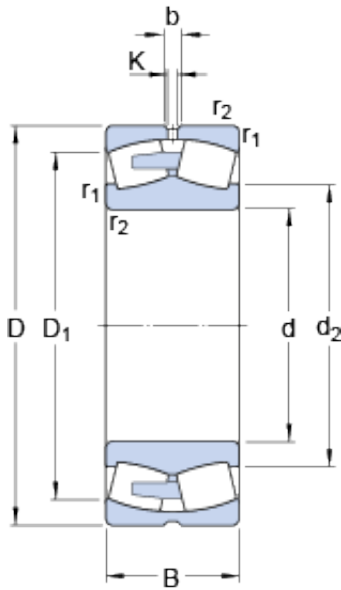

BEARING MANUFACTURING DE MEXICO, S.A.D...

232/850 CAF/W33 Bearing 2D drawings and 3D CAD models

850 mm x 1500 mm x 515 mm SKF 232/850 CAF/W33 spherical roller bearings

Bearing No. 232/850 CAF/W33

Size	1500x850x515 mm
Bore Diameter	1500 mm
Outer Diameter	850 mm
Width	515 mm
d	850 mm
D	1500 mm
B	515 mm
d ₂	1049 mm
D ₁	1284 mm
b	22.3 mm
K	12 mm
r _{1,2} - min.	15 mm
d _a - min.	908 mm
D _a - max.	1442 mm
r _a - max.	12 mm
Basic dynamic load rating - C	27636 kN
Basic static load rating - C ₀	48000 kN
Fatigue load limit - P _u	2600 kN
Reference speed	160 r/min
Limiting speed	260 r/min
Calculation factor - e	0.33
Calculation factor - Y ₁	2
Calculation factor - Y ₂	3
Calculation factor - Y ₀	2

BEARING MANUFACTURING DE MEXICO,S.A.D...

d_2	1049 mm
D_1	1284 mm
$r_{1,2}$ min.	15 mm
d_a min.	908 mm
D_a max.	1442 mm
r_a max.	12 mm
Basic dynamic load rating C	27636 kN
Basic static load rating C_0	48000 kN
Fatigue load limit P_u	2600 kN
Calculation factor e	0.33
Calculation factor Y_1	2
Calculation factor Y_2	3
Calculation factor Y_0	2
Mass bearing	3940 kg