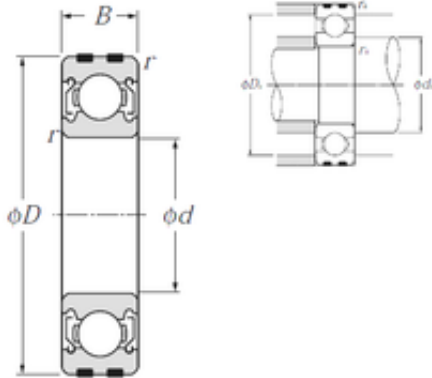

**12 mm x 37 mm x 12 mm NTN EC-6301ZZ
deep groove ball bearings**

Bearing No. EC-6301ZZ

Size	12x37x12 mm
Bore Diameter	12 mm
Outer Diameter	37 mm
Width	12 mm
d	12 mm
D	37 mm
B	12 mm
C	12 mm
r min.	1 mm
da min.	17 mm
da max	18,5 mm
Da max.	32 mm
ra max.	1 mm
Weight	0,058 Kg
Basic dynamic load rating (C)	9,7 kN
Basic static load rating (C0)	4,2 kN
(Grease) Lubrication Speed	20 000 r/min

EC-6301ZZ Bearing 2D drawings and 3D CAD models