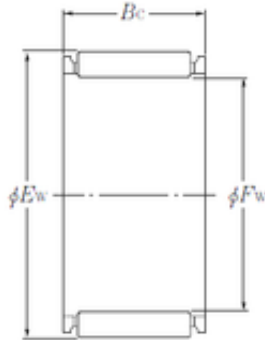

NTN K145 × 153 × 36 needle roller bearings

Bearing No. K145 × 153 × 36

Bore Diameter	145 mm
Outer Diameter	153 mm
Fw	145 mm
Ew	153 mm
Bc	36 mm
Weight	0.335 Kg
Basic dynamic load rating (C)	100 kN
Basic static load rating (C0)	325 kN
(Grease) Lubrication Speed	1900 r/min

K145 × 153 × 36 Bearing 2D drawings and 3D CAD models