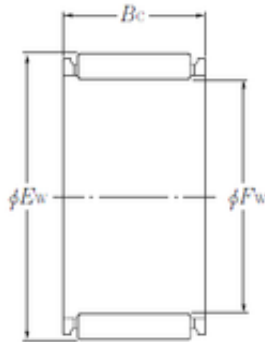

## NTN K21 × 25 × 13 needle roller bearings

Bearing No. K21 × 25 × 13

|                               |             |
|-------------------------------|-------------|
| Bore Diameter                 | 21 mm       |
| Outer Diameter                | 25 mm       |
| Fw                            | 21 mm       |
| Ew                            | 25 mm       |
| Bc                            | 13 mm       |
| Weight                        | 0.0090 Kg   |
| Basic dynamic load rating (C) | 10,3 kN     |
| Basic static load rating (C0) | 15,1 kN     |
| (Grease) Lubrication Speed    | 13000 r/min |

K21 × 25 × 13 Bearing 2D drawings and 3D CAD models