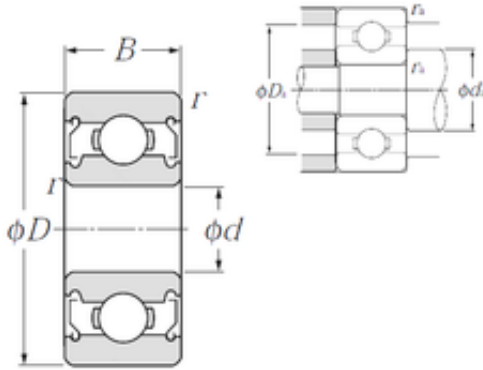

9 mm x 24 mm x 7 mm NTN 609ZZ deep groove ball bearings

Bearing No. 609ZZ

609ZZ Bearing 2D drawings and 3D CAD models

Size	9x24x7 mm
Bore Diameter	9 mm
Outer Diameter	24 mm
Width	7 mm
d	9 mm
D	24 mm
B	7 mm
C	7 mm
r min.	0,3 mm
da min.	11 mm
da max	13,1 mm
Da max.	22 mm
ra max.	0,3 mm
Basic dynamic load rating (C)	3,4 kN
Basic static load rating (C0)	1,45 kN
(Grease) Lubrication Speed	31 000 r/min
Category	Single Row Ball Bearings
Inventory	2.0
Manufacturer Name	NTN
Minimum Buy Quantity	N/A
Weight / Kilogram	0.018
Product Group	B00308
Enclosure	2 Metal Shields
Precision Class	ABEC 1 ISO P0
Maximum Capacity / Filling	No

BEARING MANUFACTURING DE MEXICO, S.A.D...

Slot	
Rolling Element	Ball Bearing
Snap Ring	No
Internal Special Features	No
Cage Material	Steel
Internal Clearance	C0-Medium
Inch - Metric	Metric
Long Description	9MM Bore; 24MM Outside Diameter; 7MM Outer Race Width; 2 Metal Shields; Ball Bearing; ABEC 1 ISO P0; No Filling Slot; No Snap Ring; No Internal Special Features; C0-Medium Internal Clearance; Steel
Other Features	Deep Groove
Category	Single Row Ball Bearing
UNSPSC	31171504
Harmonized Tariff Code	8482.10.50.68
Noun	Bearing
Keyword String	Ball
Manufacturer URL	http://www.ntnamerica.com
Manufacturer Item Number	609ZZ
Weight / LBS	0.0314
Outside Diameter	0.945 Inch 24 Millimeter
Outer Race Width	0.276 Inch 7 Millimeter
Bore	0.354 Inch 9 Millimeter
Inner Race Width	0 Inch 0 Millimeter
bore diameter:	9 mm
precision rating:	ISO Class 0
outside diameter:	24 mm
finish/coating:	Uncoated
overall width:	7 mm
bearing material:	High Carbon Chrome Steel