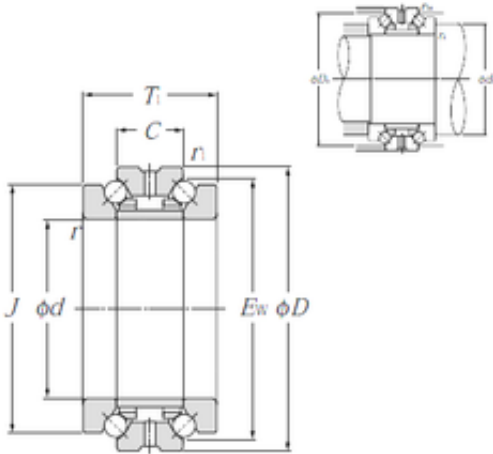

NTN 562024M thrust ball bearings

Bearing No. 562024M

Bore Diameter	124 mm
Outer Diameter	165 mm
d	124 mm
D	180 mm
Ew	165 mm
T1	72 mm
C	36 mm
ra1 max.	1 mm
r min.	2 mm
r1 min.	1 mm
J	160 mm
da min.	143 mm
Da max.	172 mm
ra max.	2 mm
Weight	5,2 Kg
Basic dynamic load rating (C)	98 kN
Basic static load rating (C0)	335 kN
(Grease) Lubrication Speed	2 400 r/min

562024M Bearing 2D drawings and 3D CAD models