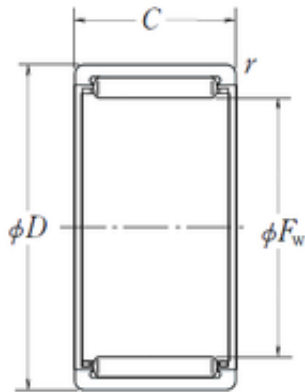

**NSK RLM172425 needle roller bearings**

Bearing No. RLM172425

Size	17x24x25 mm
Bore Diameter	17 mm
Outer Diameter	24 mm
Width	25 mm
Fw	17 mm
D	24 mm
C	25 mm
r min.	0,5 mm
Weight	0,03 Kg
Basic dynamic load rating (C)	18,2 kN
Basic static load rating (C0)	25,3 kN
(Grease) Lubrication Speed	13000 r/min
hidYobi	RLM172425
LangID	1
D_	24
B_	25
hidTable	ecat_NSMRNR
GRS rpm	13000
ra	0.5
C0	25.3
C1_	25
DE_	22
SLR	19.8
Prod_Type3	NRB_S_RLM
d	17
DA_	2.5

RLM172425 Bearing 2D drawings and 3D CAD models