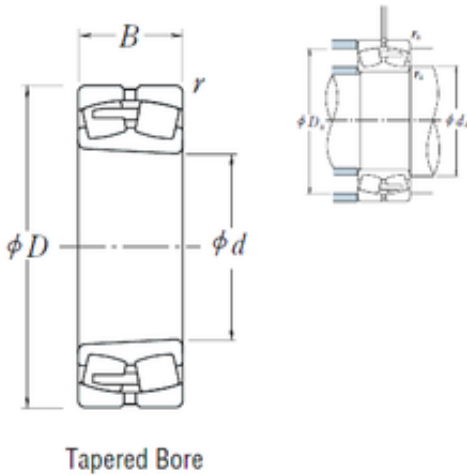

# BEARING MANUFACTURING DE MEXICO, S.A.D...

440 mm x 600 mm x 118 mm NSK  
23988CAKE4 spherical roller bearings

Bearing No. 23988CAKE4

Size	440x600x118 mm
Bore Diameter	440 mm
Outer Diameter	600 mm
Width	118 mm
d	440 mm
D	600 mm
B	118 mm
C	118 mm
r min.	4 mm
da min.	458 mm
Da min	555 mm
Da max.	582 mm
ra max.	3 mm
Weight	96,3 Kg
Basic dynamic load rating (C)	2190 kN
Basic static load rating (C0)	4800 kN
(Grease) Lubrication Speed	450 r/min
(Oil) Lubrication Speed	560 r/min
Calculation factor (e)	0,18
Calculation factor (Y0)	3,8
Calculation factor (Y2)	5,7

23988CAKE4 Bearing 2D drawings and 3D CAD models