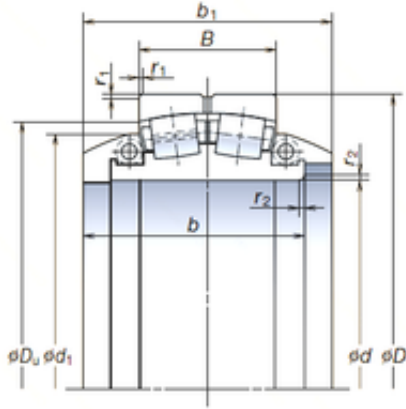

# BEARING MANUFACTURING DE MEXICO,S.A.D...

1 200 mm x 1 700 mm x 410 mm NSK  
1200SLPT1751 spherical roller bearings

Bearing No. 1200SLPT1751

Size	1200x1700x410 mm
Bore Diameter	1200 mm
Outer Diameter	1700 mm
Width	410 mm
d	1 200 mm
D	1 700 mm
B	410 mm
b	780 mm
b1	780 mm
d1	1 470 mm
r1 min.	9,5 mm
r2 min.	31 mm
Basic dynamic load rating (C)	17 300 kN

1200SLPT1751 Bearing 2D drawings and 3D CAD models