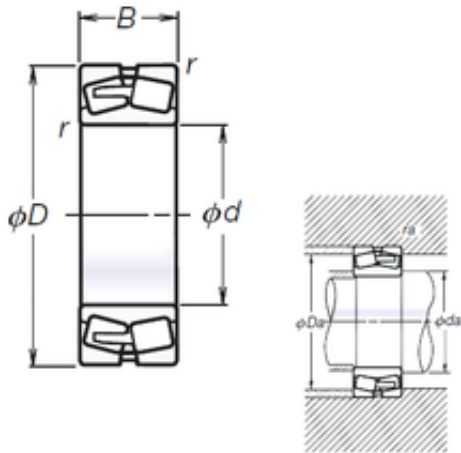

# BEARING MANUFACTURING DE MEXICO,S.A.D...

160 mm x 220 mm x 45 mm NSK  
23932L11CAM spherical roller bearings

Bearing No. 23932L11CAM

Size	160x220x45 mm
Bore Diameter	160 mm
Outer Diameter	220 mm
Width	45 mm
d	160 mm
D	220 mm
B	45 mm
C	45 mm
r min.	2 mm
Basic dynamic load rating (C)	360 kN

23932L11CAM Bearing 2D drawings and 3D CAD models