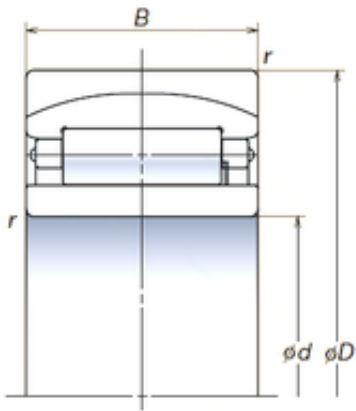

## BEARING MANUFACTURING DE MEXICO, S.A.D...

150 mm x 225 mm x 75 mm NSK 150RUB40  
spherical roller bearings

Bearing No. 150RUB40

Size	150x225x75 mm
Bore Diameter	150 mm
Outer Diameter	225 mm
Width	75 mm
d	150 mm
D	225 mm
B	75 mm
C	75 mm
r min.	2,1 mm
Basic dynamic load rating (C)	375 kN