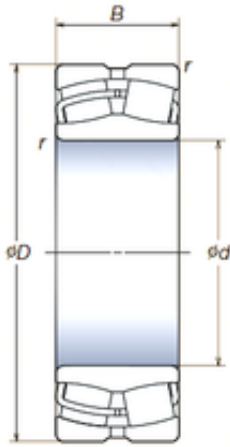

## BEARING MANUFACTURING DE MEXICO, S.A.D...

200 mm x 340 mm x 140 mm NSK  
24140SWRCg2E4 spherical roller bearings

Bearing No. 24140SWRCg2E4

Size	200x340x140 mm
Bore Diameter	200 mm
Outer Diameter	340 mm
Width	140 mm
d	200 mm
D	340 mm
B	140 mm
C	140 mm
r min.	3 mm
Basic dynamic load rating (C)	1 570 kN

24140SWRCg2E4 Bearing 2D drawings and 3D CAD models