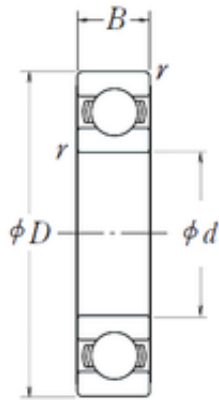

BEARING MANUFACTURING DE MEXICO,S.A.D...

45 mm x 85 mm x 19 mm NSK 6209L11 deep groove ball bearings

Bearing No. 6209L11

Size	45x85x19 mm
Bore Diameter	45 mm
Outer Diameter	85 mm
Width	19 mm
d	45 mm
D	85 mm
B	19 mm
C	19 mm
r min.	1,1 mm
Basic dynamic load rating (C)	31,5 kN

6209L11 Bearing 2D drawings and 3D CAD models