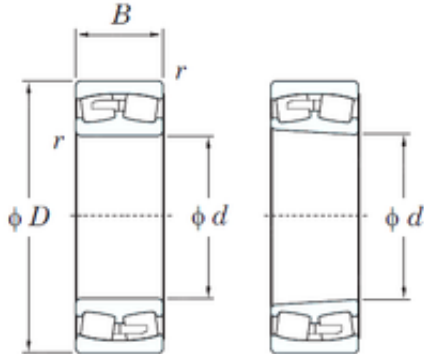

200 mm x 310 mm x 82 mm KOYO 23040RK
spherical roller bearings

Bearing No. 23040RK

Size	200x310x82 mm
Bore Diameter	200 mm
Outer Diameter	310 mm
Width	82 mm
d	200 mm
D	310 mm
B	82 mm
C	82 mm
r min.	2,1 mm
da min.	212 mm
Da max.	298 mm
ra max.	2 mm
Weight	23,4 Kg
Basic dynamic load rating (C)	890 kN
Basic static load rating (C0)	1670 kN
(Grease) Lubrication Speed	1000 r/min
(Oil) Lubrication Speed	1400 r/min
Calculation factor (e)	0,26
Calculation factor (Y0)	2,56
Calculation factor (Y1)	2,62

23040RK Bearing 2D drawings and 3D CAD models