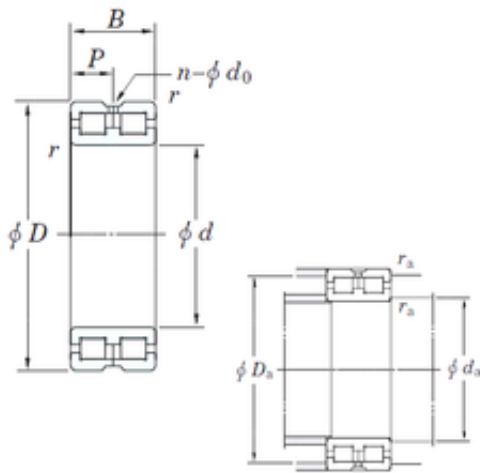

## 340 mm x 420 mm x 80 mm KOYO DC4868AVW cylindrical roller bearings

Bearing No. DC4868AVW

DC4868AVW Bearing 2D drawings and 3D CAD models

Size	340x420x80 mm
Bore Diameter	340 mm
Outer Diameter	420 mm
Width	80 mm
d	340 mm
D	420 mm
B	80 mm
C	80 mm
n	8 mm
p	40 mm
r min.	2,1 mm
da min.	352 mm
Da max.	408 mm
ra max.	2 mm
Weight	25,6 Kg
Basic dynamic load rating (C)	853 kN
Bearing No.	DC4868AVW
r(min)	2.1
Cr	853
C0r	2430
S	- mm
P	40
n(qty)	8
do	6
da(min)	352

## BEARING MANUFACTURING DE MEXICO,S.A.D...

Da(max)	408
ra(max)	2
(Refer.)Mass(Fixed side)(kg)	25.6