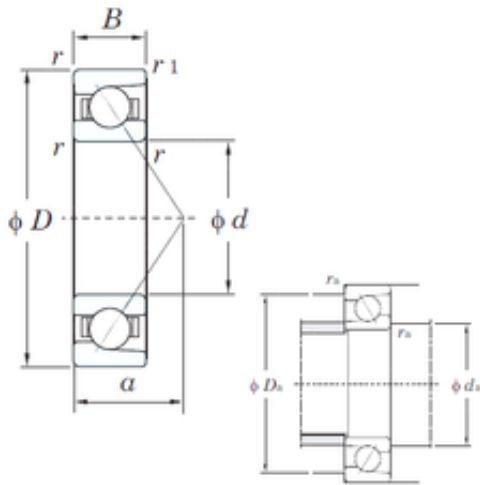

# BEARING MANUFACTURING DE MEXICO, S.A.D...

100 mm x 150 mm x 24 mm KOYO 7020C  
angular contact ball bearings

Bearing No. 7020C

|                            |               |
|----------------------------|---------------|
| Size                       | 100x150x24 mm |
| Bore Diameter              | 100 mm        |
| Outer Diameter             | 150 mm        |
| Width                      | 24 mm         |
| d                          | 100 mm        |
| D                          | 150 mm        |
| B                          | 24 mm         |
| C                          | 24 mm         |
| Angle ( ° )                | 15 °          |
| a                          | 28.7 mm       |
| r min.                     | 1.5 mm        |
| r1 min.                    | 1 mm          |
| da min.                    | 108.5 mm      |
| Da max.                    | 141.5 mm      |
| ra max.                    | 1.5 mm        |
| Weight                     | 1.37 Kg       |
| (Grease) Lubrication Speed | 6500 r/min    |
| (Oil) Lubrication Speed    | 8600 r/min    |

7020C Bearing 2D drawings and 3D CAD models