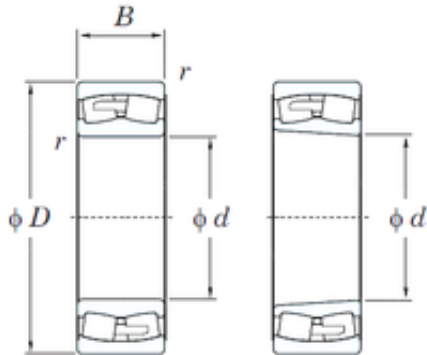

**300 mm x 540 mm x 140 mm KOYO
22260RHA spherical roller bearings**

Bearing No. 22260RHA

22260RHA Bearing 2D drawings and 3D CAD models

Size	300x540x140 mm
Bore Diameter	300 mm
Outer Diameter	540 mm
Width	140 mm
d	300 mm
D	540 mm
B	140 mm
C	140 mm
r min.	5 mm
da min.	322 mm
Da max.	518 mm
ra max.	4 mm
Weight	135 Kg
Basic dynamic load rating (C)	2650 kN
Basic static load rating (C0)	4360 kN
(Grease) Lubrication Speed	550 r/min
(Oil) Lubrication Speed	740 r/min
Calculation factor (e)	0,26
Calculation factor (Y0)	2,56
Calculation factor (Y1)	2,62
Bearing No.	22260RHA
r(min)	5
Cr	3320
C0r	4360
Cu	284