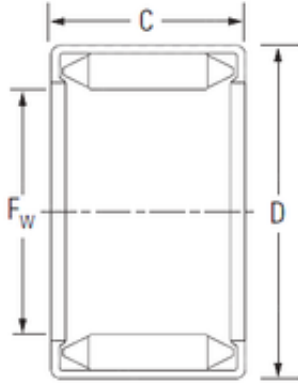

KOYO BHM2515 needle roller bearings

Bearing No. BHM2515

Size	25x33x15 mm
Bore Diameter	25 mm
Outer Diameter	33 mm
Width	15 mm
Fw	25 mm
D	33 mm
C	15 mm
Weight	0,03 Kg
Basic dynamic load rating (C)	19,5 kN
Basic static load rating (C0)	32 kN

BHM2515 Bearing 2D drawings and 3D CAD models