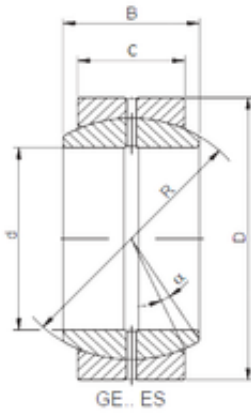

BEARING MANUFACTURING DE MEXICO, S.A.D...

460 mm x 620 mm x 218 mm ISO GE460DO
plain bearings

Bearing No. GE460DO

Size	460x620x218 mm
Bore Diameter	460 mm
Outer Diameter	620 mm
Width	218 mm
d	460 mm
D	620 mm
B	218 mm
C	185 mm
R	540 mm
Angle	3,7 °

GE460DO Bearing 2D drawings and 3D CAD models