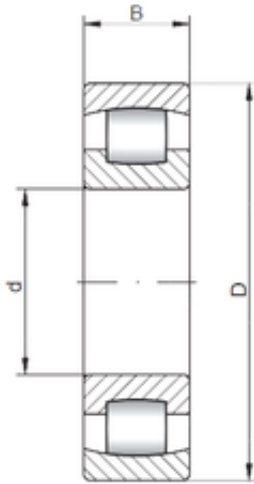

BEARING MANUFACTURING DE MEXICO,S.A.D...

150 mm x 270 mm x 45 mm ISO 20230 spherical roller bearings

Bearing No. 20230

Size	150x270x45 mm
Bore Diameter	150 mm
Outer Diameter	270 mm
Width	45 mm
d	150 mm
D	270 mm
B	45 mm
C	45 mm

20230 Bearing 2D drawings and 3D CAD models